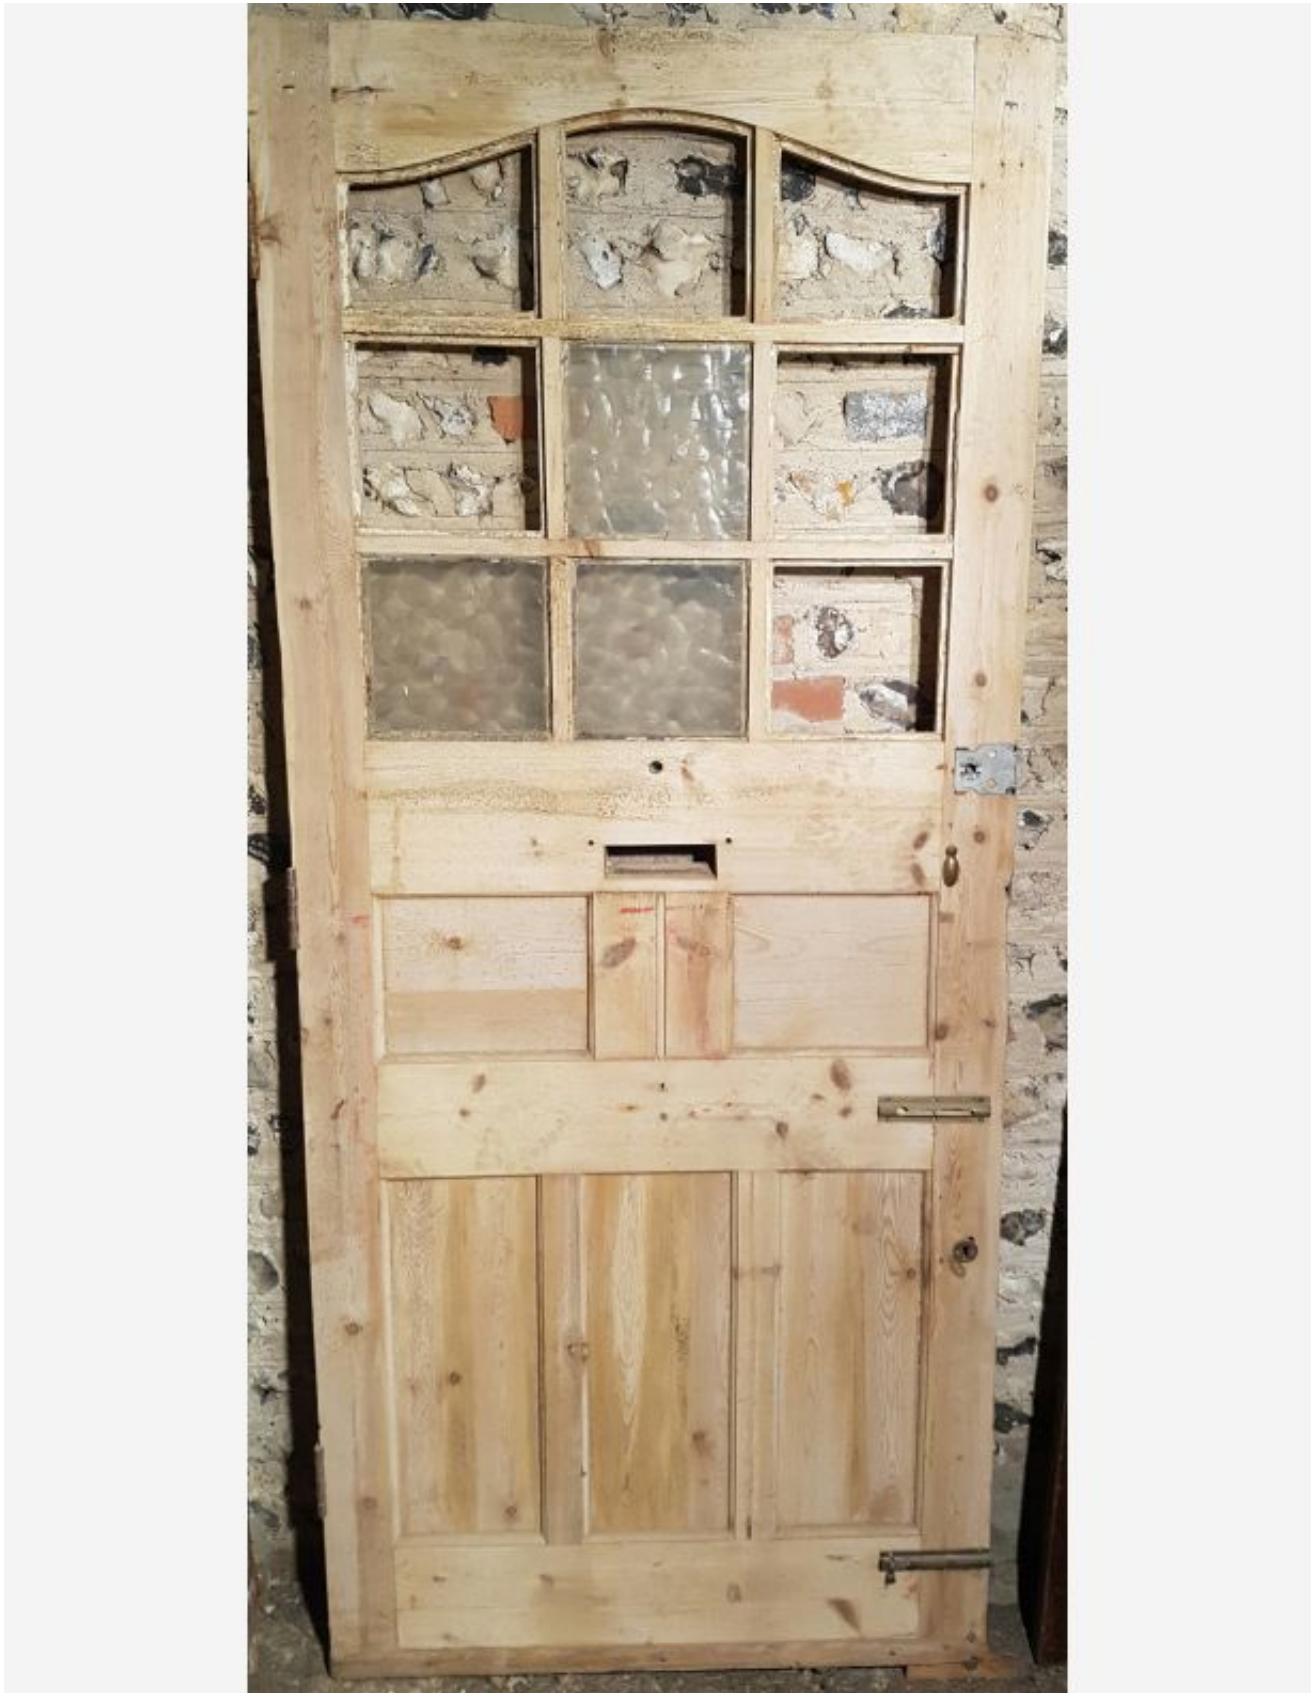

0-WEB.ru

[Reclaimed Old Georgian 9 Panel Wooden Window](#)

[Reclaimed Old Georgian 9 Panel Wooden Window](#)

0-WEB.ru

Reclaimed 1D Old Georgian RESERVE 9 Panel Window ... EDGE WOODEN GARDEN LAP FENCE PANELS OVERLAP FENCING PANEL 6FT 5FT 4FT 3FT.. RECLAIMED OLD GEORGIAN 9 PANEL WINDOW The dimensions of the windows are as follows, ... Reclaimed Old Georgian 4 Panel Wooden Window.. Olde Good Things' antique windows and stained glass collection ... Religious 9 ... Architectural, Copper Mirrors & Panels, Mirrors & Tin Creations, Reclaimed Windows, ... Stained Glass Window with White Arched Wood Frame.

ANTIQUA DOORS & WINDOWS They truly don't make doors and windows like they used to! ... Our antique door collection includes multi-panel doors, French doors, sliding doors, barn style doors, screen doors, and more. ... Large Antique Window Divider: 9' x 29 1/2" ... Antique Solid Wood Exterior Door - 77 3/4" x 28 1/4".. Double doors, sets, salvaged interior and exterior doors, large antique doors, cottage doors and manor house doors, we have the lot! ... 1, 2, 3, 4, 5, 6, 7, 8, 9, 10 ... brace doors from old cottages, Victorian glazed doors with lovely stained glass, 1 over 3 panel doors from the 1930s, elegant antique six panel Georgian doors.

[nowe. lepsze 212!](#)

Pair Of Reclaimed Old Three Panel Edwardian Sash Wooden Windows Quick View ... Reclaimed Old Georgian 9 Panel Wooden Window Quick View. [Wondershare Recoverit Video Repair 1.0.1.7 With Crack \[Latest\]](#)

[Heavens-Above Pro v1.65 \[Latest\]](#)

[All crack download](#)

32"×40", 9 Pane Wood Window Rustic Antique Vintage Farmhouse Wedding Decor Country Fall ... Dolls House Diy 6 over 9
Pane Georgian Window 20345. [VCE Exam Simulator Crack With Serial Key \[Portable New Version\] 2020](#)